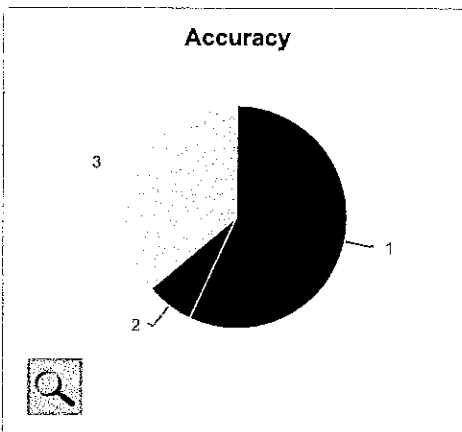

Activity Search

Data Contribution

Total Detections:
4,161,684

Duration

☐ Interval

☒ Period Start Date: 01-01-16

End Date: 12-31-16

Data Contribution View

Type: Detections

Mode: Pie Charts

System: Mobile and Fixed

Refresh

Filters

☒ My Agency ☐ Select Agencies

☒ All Users ☐ Select Users

☒ All Systems ☐ Select Systems

☒ All Hot-List(s) ☐ Select Hot-List(s)

Refresh

Schedule