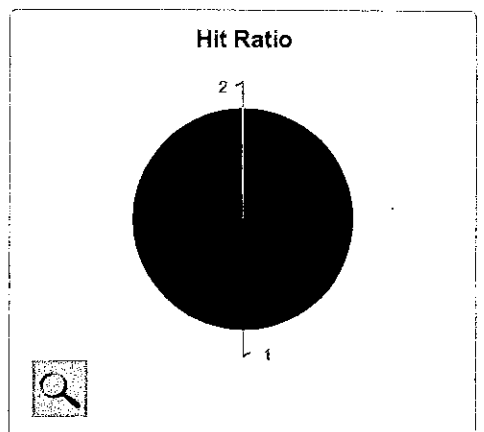

Activity Search

Data Contribution

Total Detections:
4,161,684

Duration

☐ Interval

☒ Period Start Date: 01-01-16

End Date: 12-31-16

Data Contribution View

Type: Detections

Mode: Pie Charts

System: Mobile and Fixed

Refresh

Filters

☒ My Agency ☐ Select Agencies

☒ All Users ☐ Select Users

☒ All Systems ☐ Select Systems

☒ All Hot-List(s) ☐ Select Hot-List(s)

Refresh

Schedule