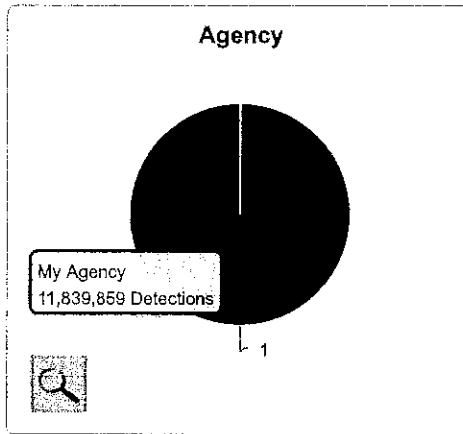

Activity Search

Data Contribution

Total Detections:
11,839,859

Duration

☐ Interval

☒ Period Start Date:

Data Contribution View

Type:

Mode:

System:

Refresh

Filters

- ☒ My Agency ☐ Select Agencies
- ☒ All Users ☐ Select Users
- ☒ All Systems ☐ Select Systems
- ☒ All Hot-List(s) ☐ Select Hot-List(s)

Refresh

Schedule