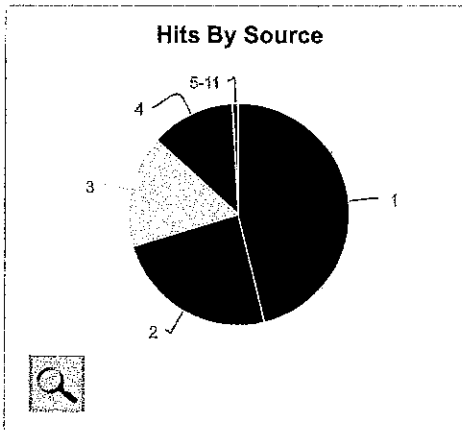

LEARN | PLATESEARCH™

Agency : Contra Costa County Sheriffi ▾ ⏪ Back 🏠 Home ⏩ Log Out

Activity Search

Data Contribution

Total Hits: 3,661

Duration

☐ Interval ▾

☒ Period Start Date: 01-01-16

End Date: 12-31-16

Data Contribution View

Type: Hits ▾

Mode: Pie Charts ▾

System: Mobile and Fixed ▾

Refresh

Filters

- ☒ My Agency ☐ Select Agencies
- ☒ All Users ☐ Select Users
- ☒ All Hot-List(s) ☐ Select Hot-List(s)

Refresh

Schedule