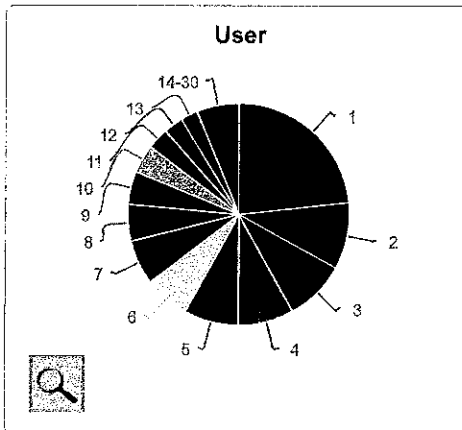

Activity Search

Data Contribution

Total Detections:
4,161,684

Duration

☐ Interval

☒ Period Start Date: 01-01-16

End Date: 12-31-16

Data Contribution View

Type: Detections

Mode: Pie Charts

System: Mobile and Fixed

Refresh

Filters

☒ My Agency ☐ Select Agencies

☒ All Users ☐ Select Users

☒ All Systems ☐ Select Systems

☒ All Hot-List(s) ☐ Select Hot-List(s)

Refresh

Schedule