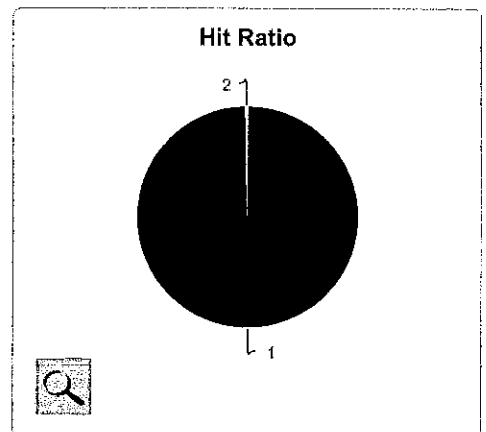

LEARN | PLATESEARCH™

Agency : Contra Costa County Sheriff ▾ ⏪ Back 🏠 Home ⏩ Log Out

Activity Search

Data Contribution

Total Hits: 26,336

Duration

☐ Interval

☒ Period Start Date:

End Date:

Data Contribution View

Type:

Mode:

System:

Refresh

Filters

- ☒ My Agency ☐ Select Agencies
- ☒ All Users ☐ Select Users
- ☒ All Hot-List(s) ☐ Select Hot-List(s)

Refresh

Schedule