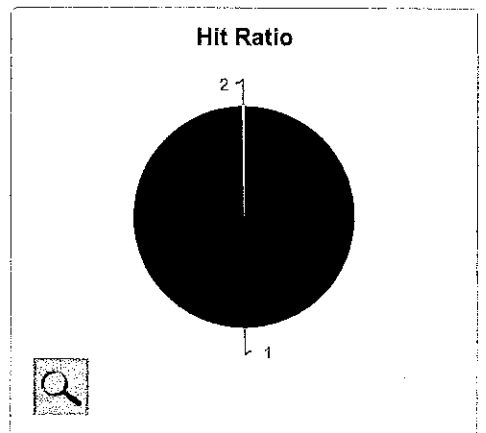

Activity Search

Data Contribution

Total Detections:
11,839,859

Duration

☐ Interval

☒ Period Start Date:

Data Contribution View

Type:

Mode:

System:

Refresh

Filters

- ☒ My Agency ☐ Select Agencies
- ☒ All Users ☐ Select Users
- ☒ All Systems ☐ Select Systems
- ☒ All Hot-List(s) ☐ Select Hot-List(s)

Refresh

Schedule