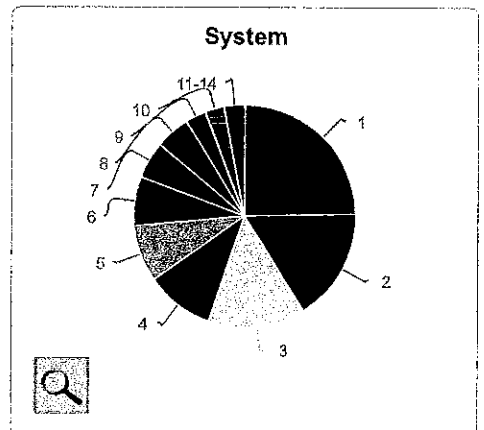

Activity Search

Data Contribution

Total Detections:
4,161,684

Duration

☐ Interval

☒ Period Start Date: 01-01-16

End Date: 12-31-16

Data Contribution View

Type: Detections

Mode: Pie Charts

System: Mobile and Fixed

Refresh

Filters

☒ My Agency ☐ Select Agencies

☒ All Users ☐ Select Users

☒ All Systems ☐ Select Systems

☒ All Hot-List(s) ☐ Select Hot-List(s)

Refresh

Schedule