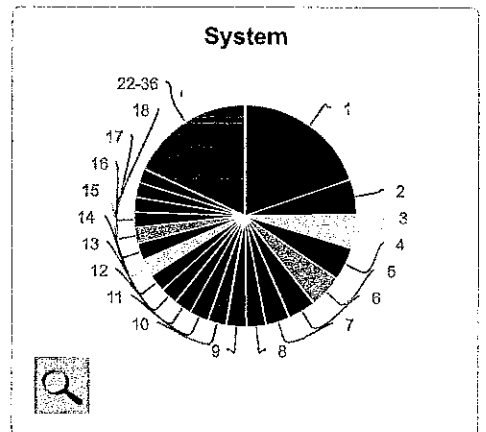

Activity Search

Data Contribution

Total Detections:
11,839,859

Duration

☐ Interval

☒ Period Start Date:

Data Contribution View

Type:

Mode:

System:

Refresh

Filters

- ☒ My Agency ☐ Select Agencies
- ☒ All Users ☐ Select Users
- ☒ All Systems ☐ Select Systems
- ☒ All Hot-List(s) ☐ Select Hot-List(s)

Refresh

Schedule