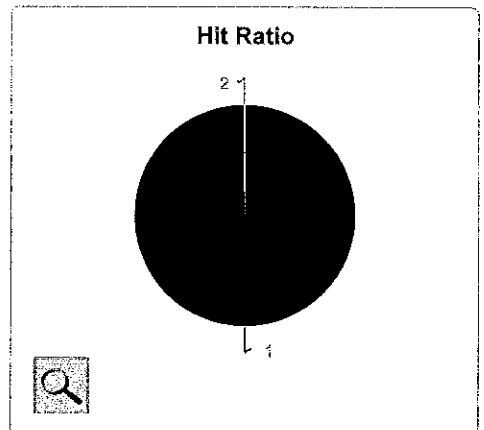

LEARN | PLATESEARCH™

Agency : Contra Costa County Sheriffi ▾ ⏪ Back 🏠 Home ⏩ Log Out

Activity Search

Data Contribution

Total Hits: 3,661

Duration

☐ Interval ▾

☒ Period Start Date: 01-01-16

End Date: 12-31-16

Data Contribution View

Type: Hits ▾

Mode: Pie Charts ▾

System: Mobile and Fixed ▾

Refresh

Filters

- ☒ My Agency ☐ Select Agencies
- ☒ All Users ☐ Select Users
- ☒ All Hot-List(s) ☐ Select Hot-List(s)

Refresh

Schedule