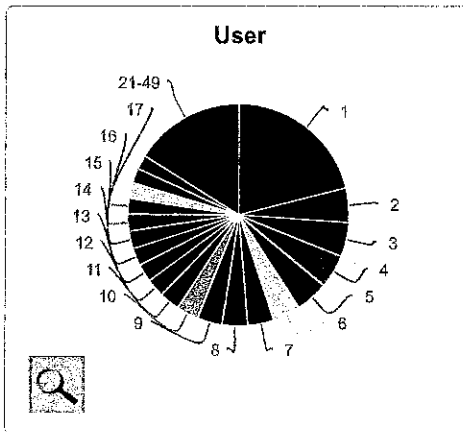

Activity Search

Data Contribution

Total Detections:
11,839,859

Duration

☐ Interval

☒ Period Start Date:

Data Contribution View

Type:

Mode:

System:

Refresh

Filters

- ☒ My Agency ☐ Select Agencies
- ☒ All Users ☐ Select Users
- ☒ All Systems ☐ Select Systems
- ☒ All Hot-List(s) ☐ Select Hot-List(s)

Refresh

Schedule