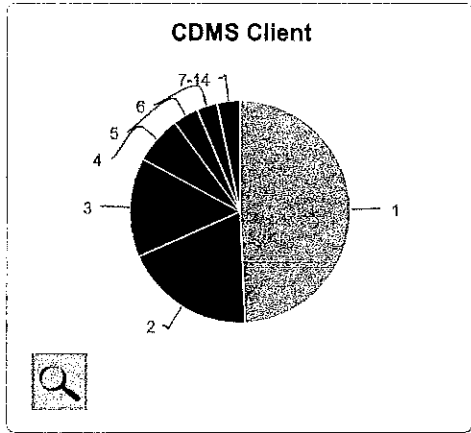

NCRIC - OR-Stolen-Vehicle

NCRIC - VGTOF

Internal

FBI National Hot-List

Mobile Hit Hunter

Activity Search

Data Contribution

Total Detections:
11,839,859

Duration

Interval

Period Start Date:

Data Contribution View

Type:

Mode:

System:

Refresh