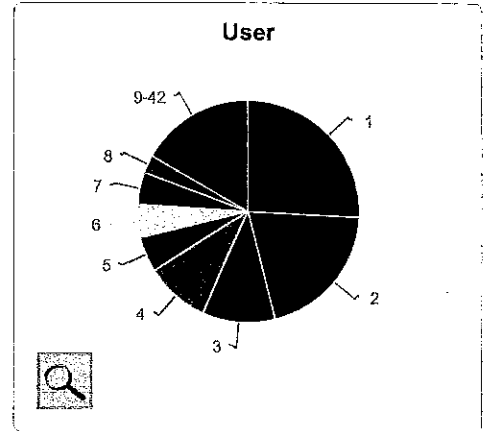

LEARN | PLATESEARCH™

Agency : Contra Costa County Sheriff ▾ ⏪ Back 🏠 Home ⏩ Log Out

Activity Search

Data Contribution

Total Hits: 26,336

Duration

☐ Interval

☒ Period Start Date:

End Date:

Data Contribution View

Type:

Mode:

System:

Refresh

Filters

- ☒ My Agency ☐ Select Agencies
- ☒ All Users ☐ Select Users
- ☒ All Hot-List(s) ☐ Select Hot-List(s)

Refresh

Schedule