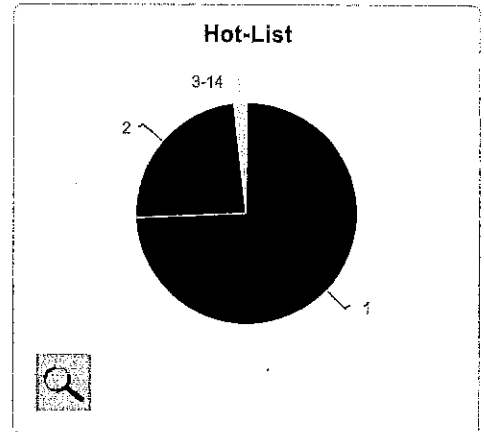

Activity Search

Data Contribution

Total Detections:
4,161,684

Duration

☐ Interval

☒ Period Start Date: 01-01-16

End Date: 12-31-16

Data Contribution View

Type: Detections

Mode: Pie Charts

System: Mobile and Fixed

Refresh

Filters

☒ My Agency ☐ Select Agencies

☒ All Users ☐ Select Users

☒ All Systems ☐ Select Systems

☒ All Hot-List(s) ☐ Select Hot-List(s)

Refresh

Schedule